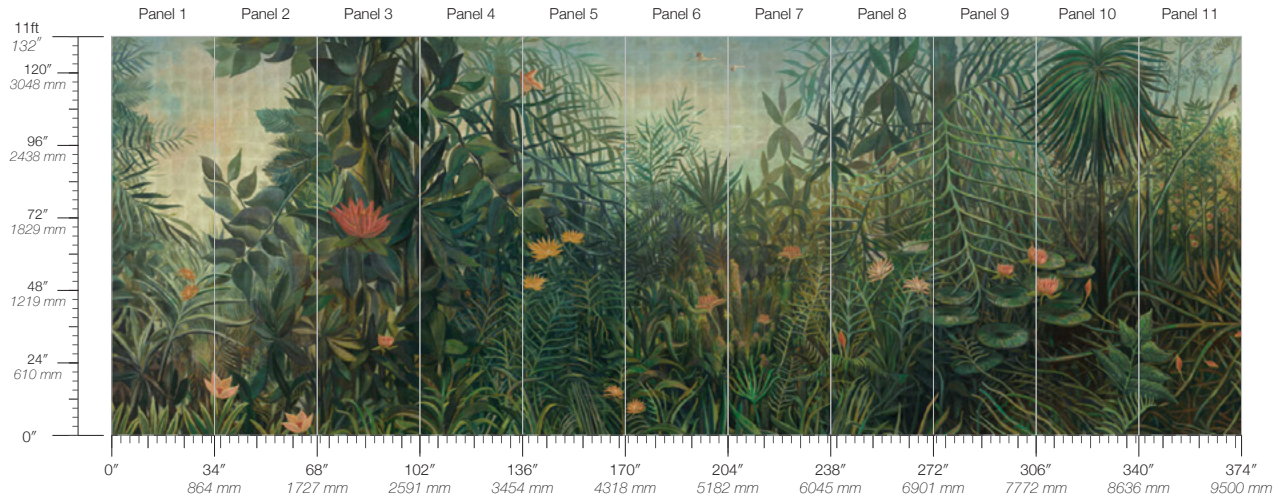

Wanderlust Enchant

Suitable for residential and some commercial projects

COLOR
Enchant

STOCK
Made to order

REPEAT
Non-repeating

CONTACT
sales@calicowallpaper.com
+1 718 243 1705
57 Lispenard Street
New York, NY 10013 USA

ITEM
4503

MINIMUM
1 panel

LEAD TIME
4 weeks to print

CONTENT
Dutch Metal Leaf

MAINTENANCE
Water-based cleanser

ORIGIN
USA

DISCLAIMER
Panel maps represent mural artwork only. Reference the physical sample for color and texture.

PANEL WIDTH
34" / 864 mm trimmed

FLAMMABILITY
ASTM E84 Adhered Class A

DETAILS
Custom options available

PANEL HEIGHT
132" / 3353 mm standard

ENVIRONMENTAL
Formaldehyde Free,
Heavy Metal Free

PRICE
Available upon request